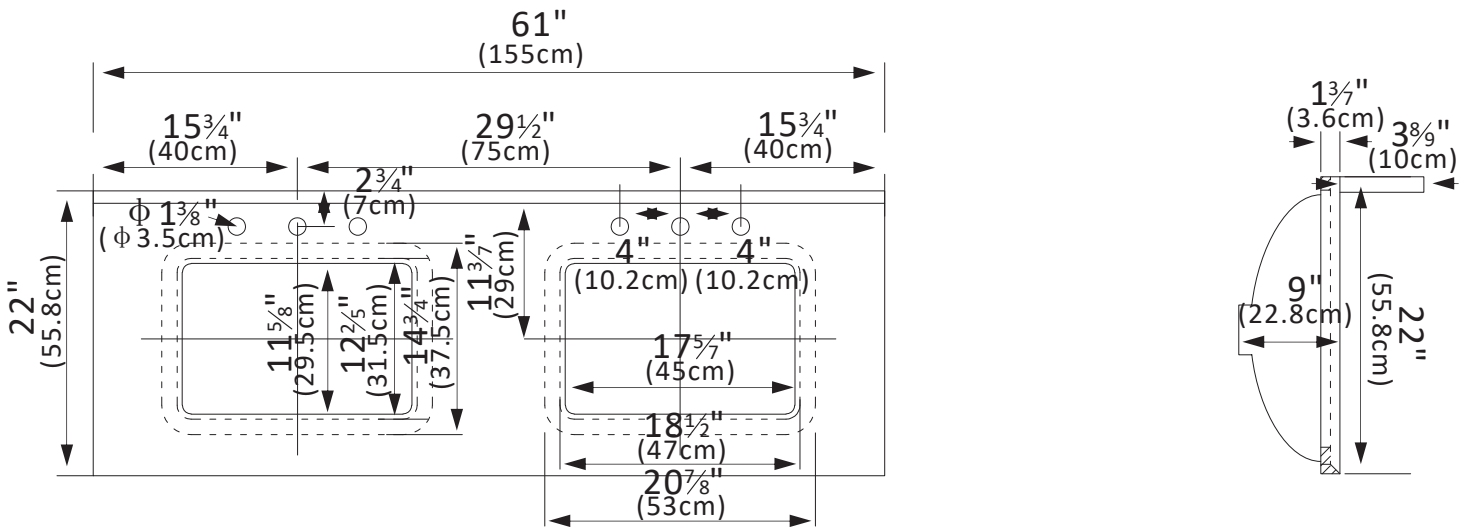

INSTALLATION SPECIFICATION

Sku:	706361M-CTP-GW
Product Dimensions:	61"W x 22"D x 9"H
Sink-External Dimension:	20 ⁷ / ₈ "W x 14 ³ / ₄ "D x 8 ¹ / ₄ "H
Sink-Internal Dimension:	17 ⁵ / ₇ "W x 11 ⁵ / ₈ "D x 6 ⁵ / ₇ "H
Countertop Thickness:	1 ³ / ₇ "
Drain Hole Diameter:	φ 1 ³ / ₈ "
Weight:	127.4 lbs
Material:	Engineered Stone
Color Finish:	GrainWhite (GW)
Edge Polishing:	Flat Edge
Faucet Hole Spacing (in.) :	4 in. Widespread
Sink:	Double Sinks

Jaen 61"x22"

Bathroom Vanity Top

All measurements are approximate. Measurements may vary +/- 1/2

Backsplash